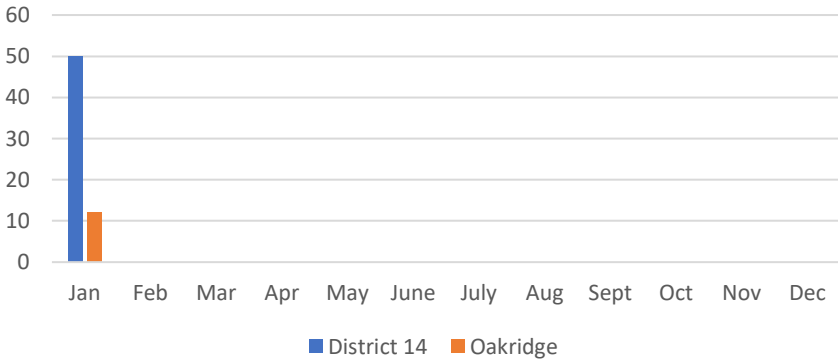

Oakridge Incidents vs Total District 14 per Month 2019