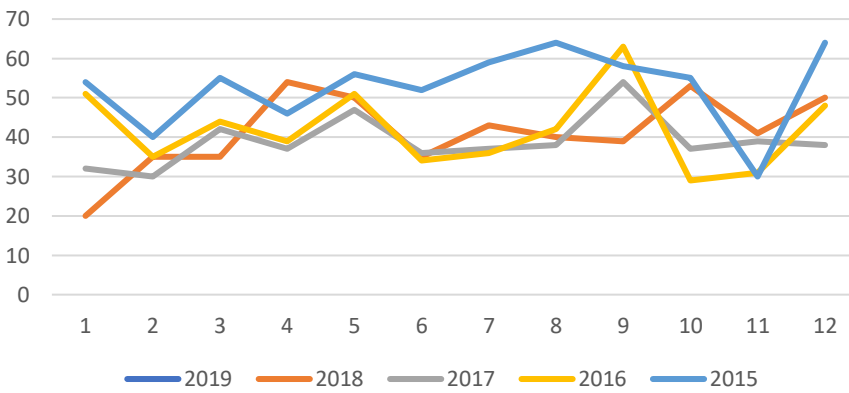

Incidents in District 14 by Month Comparison