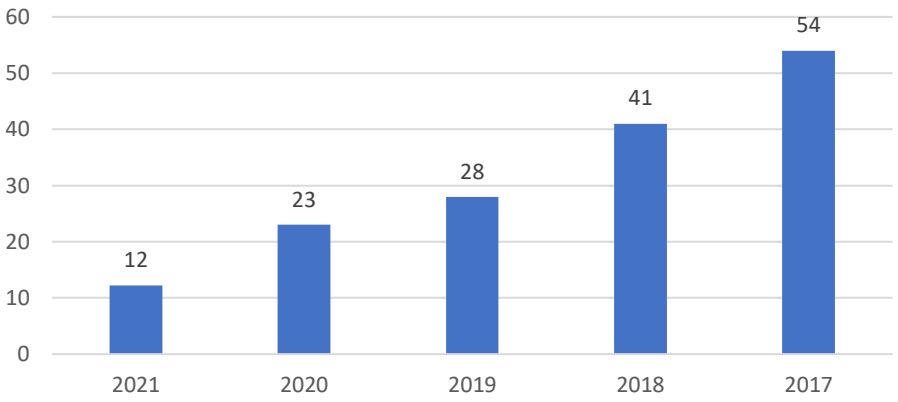

Oakridge Crime Year-on-Year Comparison