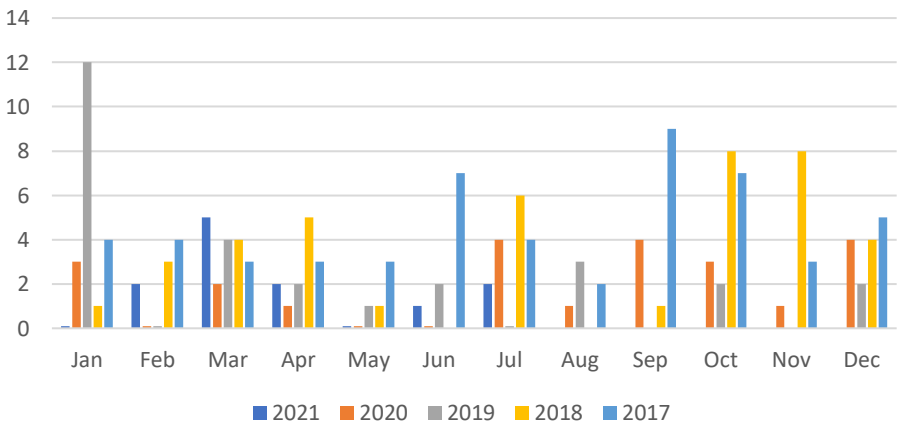

Oakridge Crime Comparison by Month